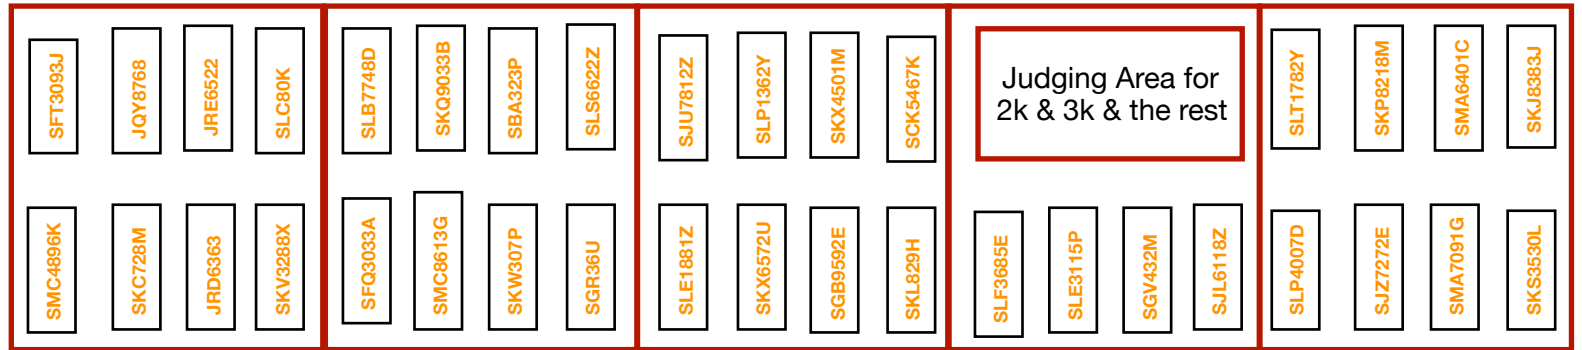

PLEASE DO NOT PARK YOUR CAR AT ANY OF THIS AREA IF YOU ARE NOT INVOLVED IN THE COMPETITION

COMPETITORS WHO WANTS TO PARK THERE EARLIER PLEASE PARK AT YOUR DESIGNATED PARKING OR IN A PLACE NOT BLOCKING ANY OF THE BELOW

Honda SQ Limited & Unlimited

Euro 2000 & 3000

- SLB4849L
- SLS9330X
- SKB6844B
- SGT8139T
- SLX190R
- SJR333B

EMMA Tuning cars

- SLN6555K
- SLX6192X
- SLM5950P
- SLW2285I
- SLG80P
- SGR4333K
- SLF2648U
- SLH8905C
- SLE9016C
- SLN3773S
- SGF5678Y

- SLR3245D
- SGM61H
- SLU1969K
- SLG7470B
- JSG2965
- SLT8849T
- SLM521C
- SLA1538H

**ALL CARS MUST BE PARKED IN THEIR RESPECTIVE AREA, JUDGES WILL COME TO YOU.
NO CAR SHOULD CHANGE THEIR POSITION AT ANYTIME**